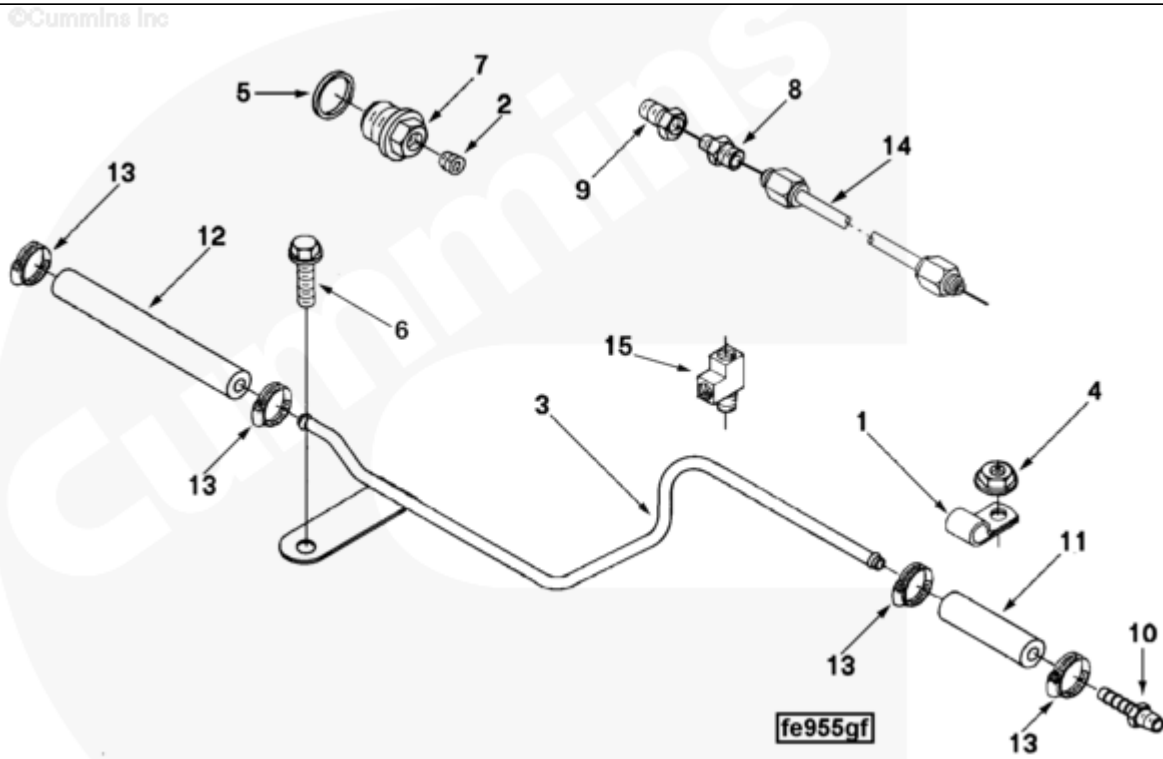

[SMALL](#) | [MEDIUM](#) | [LARGE](#)

Cart	Ref No	Part Number	Part Description	Required	Remarks
View My Cart					
		FE9738-01	Air Fuel Control Plumbing		
					Engine Family: C Series
					Aspiration: Charge Air
					Cooled
					Fuel Pump Mfg/Model: Bosch

					P7100
					Fuel Pump Governor: RQVK
					Boost Control: Yes
					Turbo Exhaust Location: HMRO
					Turbocharger Type: Wastegate
					Wastegate Bracket
					Orientation: 10 degree down
					Turbo SPIG Orientation: 0
					degree.
<input type="checkbox"/>	1	180371	Clip	1	
<input type="checkbox"/>	2	3008465	Pipe Plug	2	1/8 NPT
<input type="checkbox"/>	3	3920866	Air Fuel Control Tube	1	
<input type="checkbox"/>	4	3900589	Hexagon Flange Nut	1	M8 X 1.25
<input type="checkbox"/>	5	3902425	Sealing Washer	2	M22
<input type="checkbox"/>	6	3903990	Hexagon Flange Head Cap Screw	1	M10 X 1.50 X 20.
<input type="checkbox"/>	7	3908110	Threaded Plug	2	1/8 NPT
<input type="checkbox"/>	8	3909552	Male Connector	2	1/8 NPTF x 7/16-24 in.
<input type="checkbox"/>	9	3909557	Reducing Pipe Bushing	1	1/4 NPTF x 1/8 NPTF
<input type="checkbox"/>	10	3927317	Elbow Hose Coupling	1	
<input type="checkbox"/>	11	3920871	Plain Hose	1	
<input type="checkbox"/>	12	3928531	Plain Hose	1	
<input type="checkbox"/>	13	3920719	Hose Clamp	4	
<input type="checkbox"/>	14	3929102	Air Fuel Control Tube	1	
<input type="checkbox"/>	15	3282406	Street Pipe Tee	1	